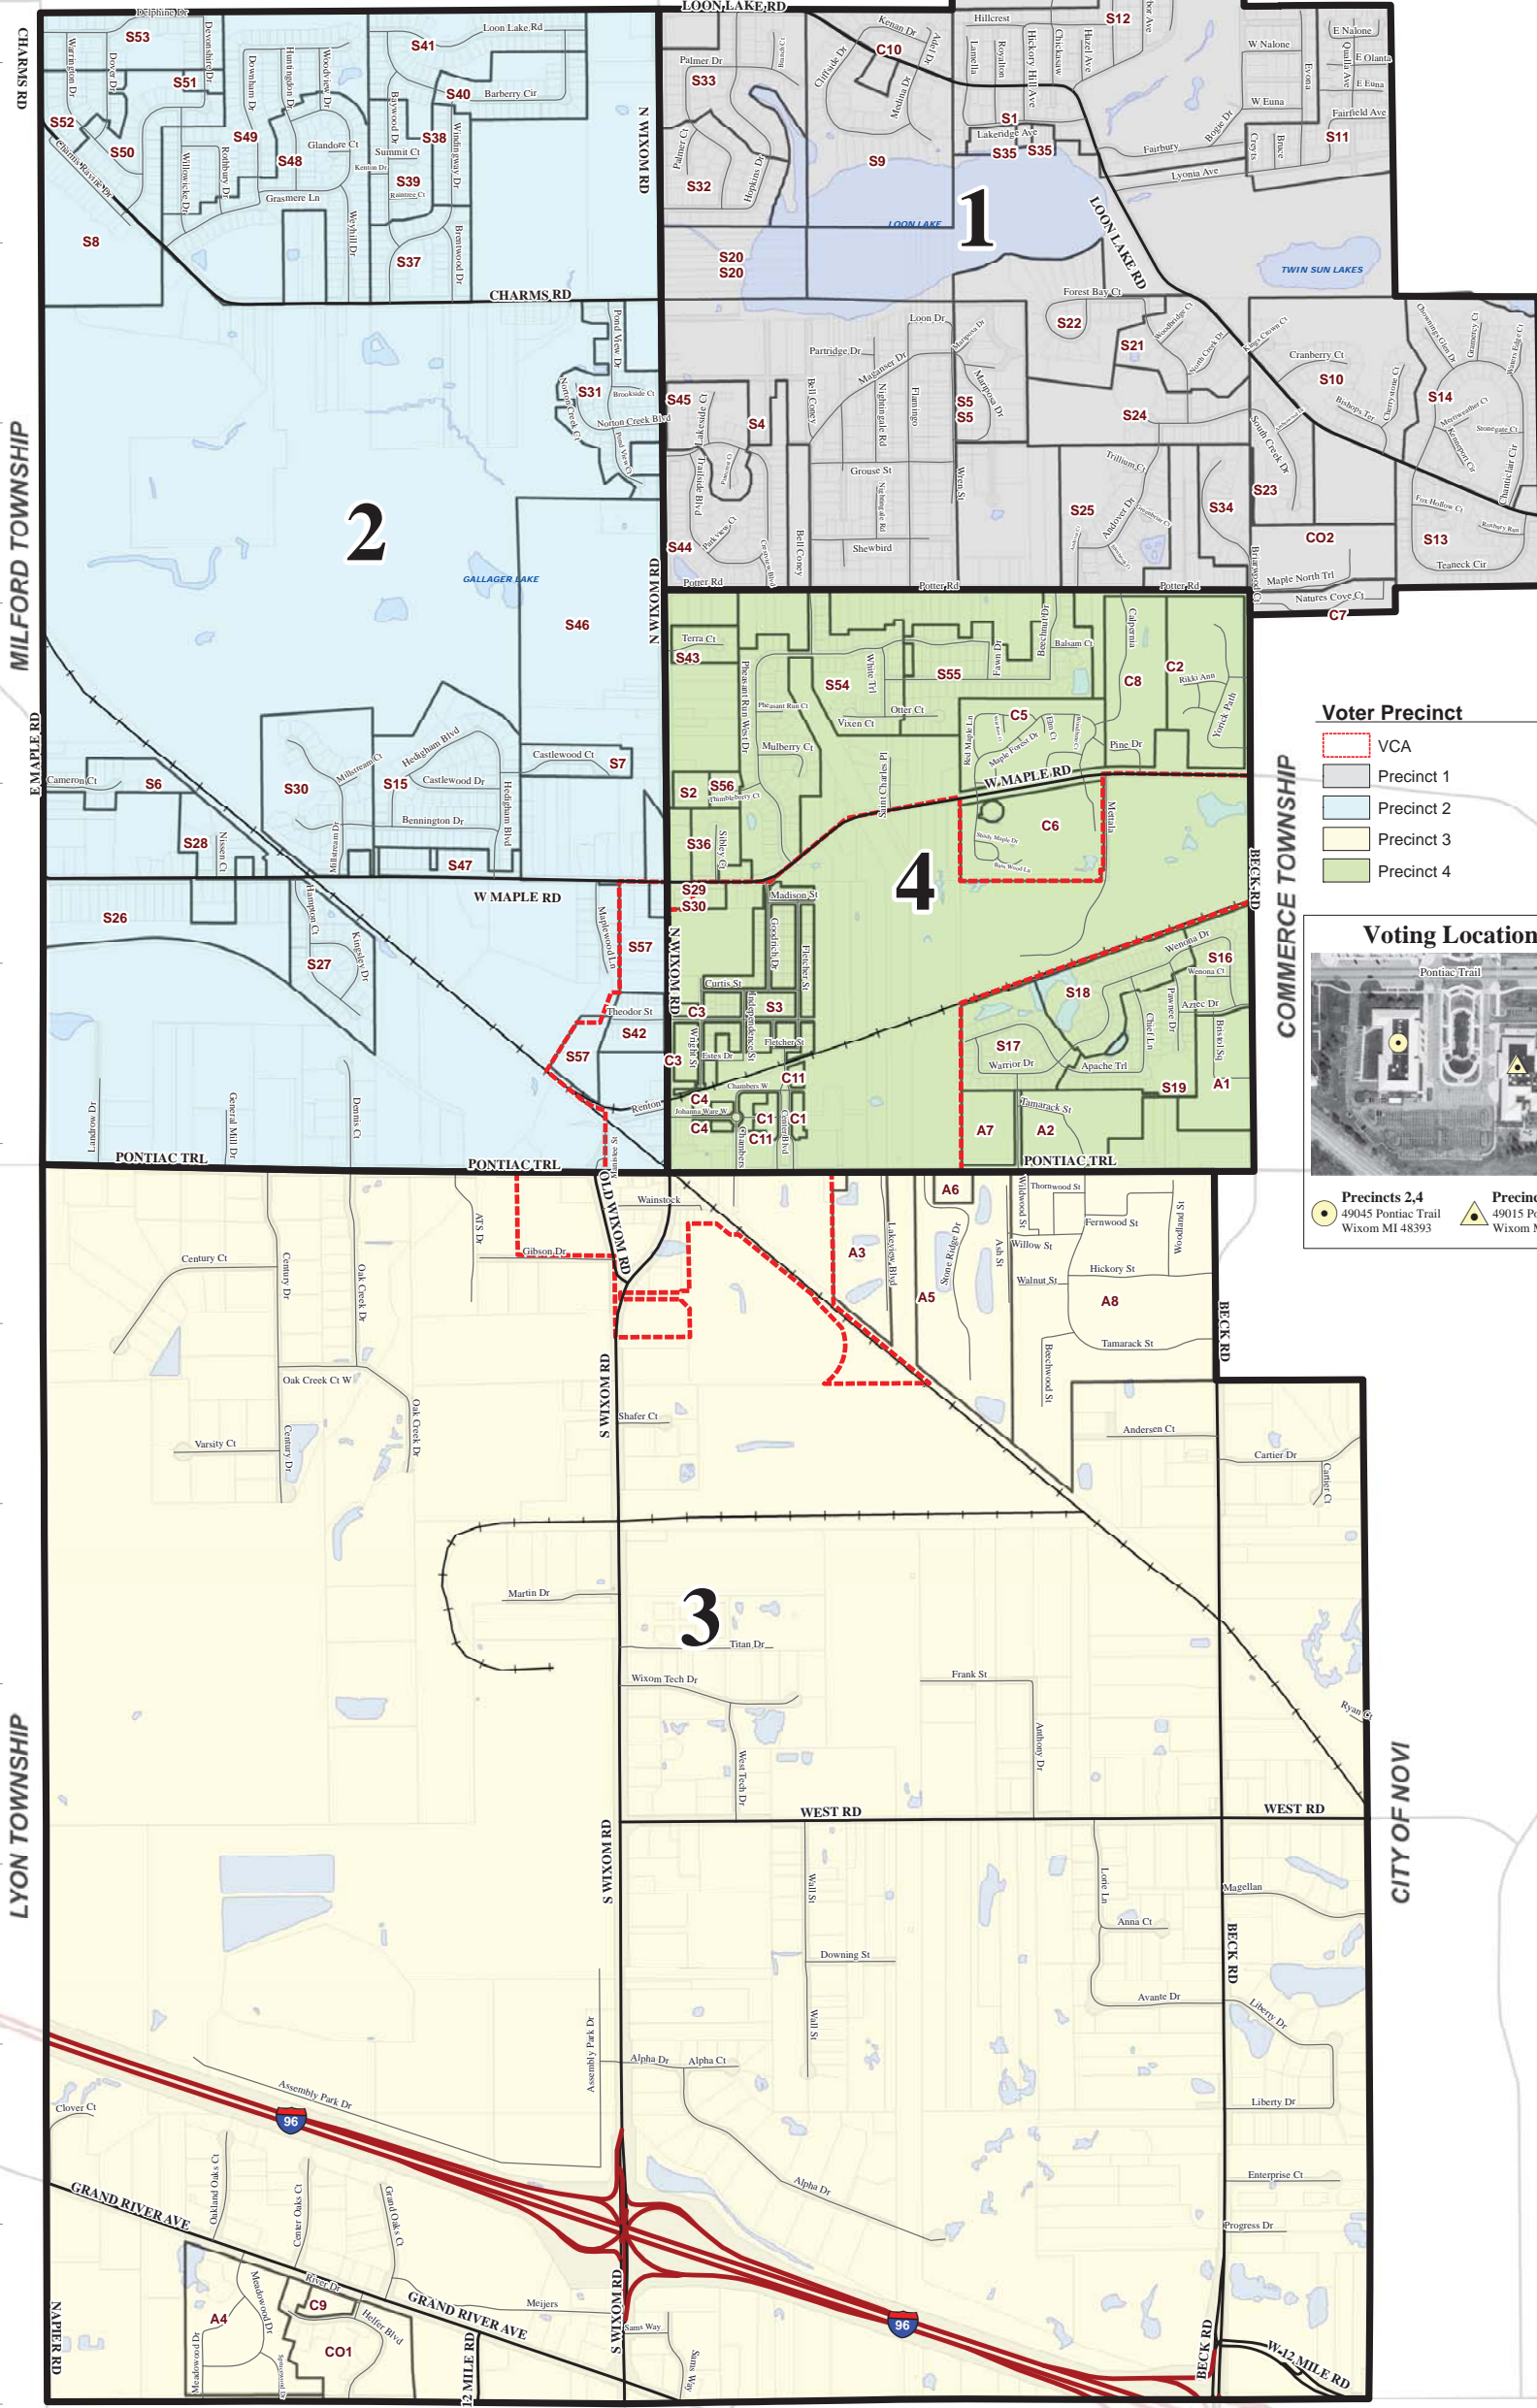

COMMERCE TOWNSHIP

Voter Precinct

- VCA
- Precinct 1
- Precinct 2
- Precinct 3
- Precinct 4

Voting Locations

- Precincts 2, 4
49045 Pontiac Trail
Wixom MI 48393
- Precincts 1, 3
49015 Pontiac Trail
Wixom MI 48393

VOTER PRECINCT MAP

CITY OF WIXOM, MICHIGAN
As AMENDED through November 28, 2000

Revised by Council: December 9th, 2004
Base Map Current as of: December 1st, 2016

A	
ADEL DR	F2
ALPHA CT	E13
ALPHA DR	D13:E14:F14
AMBERWOOD DR	H4
ANDERSEN CT	G10:H10
ANDOVER CT	G5
ANDOVER DR	G4:G5
ANNA CT	G13
ANTHONY DR	G11:G12
APPACHE TRL	F8:G8
ARBOR AVE.....	G2
ASH ST	F9
ATS DR.....	C9
AVANTE DR	G13:H13
AZTEC DR	G8:H7:H8

B	
BALSAM CT.....	G5
BARBERRY CIR	C2:D2
BASS WOOD LN	F7:G7
BAYWOOD DR	C2:C3
BECK RD.....	H5:H6:H7:H8:H9:H10:H11:H12:H13:H14:H15
BEECHNUT DR	G5:G6
BEECHWOOD ST	G9:G10
BELL CONEY	E4:E5
BENNINGTON DR	B6:C6
BISHOPS TER	H4:I4
BLACK LOCUST DR	E5
BLUE HERON LN	F6:G6
BOGIE DR	H2:H3
BRANCH CT	E2
BRANCH DR	E2
BRENTWOOD DR	C3
BRIARWOOD CT	G5:H4:H5
BRISTOL SQ	H8
BROOKSIDE CT	D4
BRUCE	H3
BURGAN	G2

INDEPENDENCE	E8
--------------------	----

J	
JOHANNA WARE W	D8:E8

K	
KENAN DR	F2
KENNEPORT CT	I4
KENTON	C3
KINGS CROWN CT	H4
KINGSLEY DR	B7:C7

L	
LAKERIDGE AVE	F2:G2
LAKESIDE CT	E4
LAKEVIEW BLVD	F8:F9
LAMELLA	F2:F3
LANDROW DR	A8
LIBERTY DR	H13:H14
LOON DR	F4
LOON LAKE RD	C2:D2:E2:F2:G2:G3:H4:I4:I5
LORIE LN	G12:G13
LYONIA AVE	G3:H3
LYONIA AVE	H3